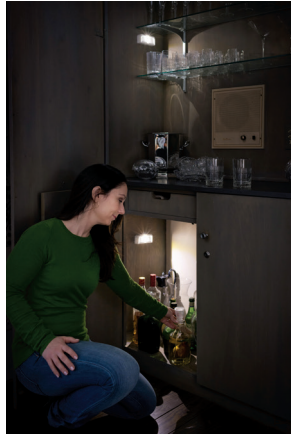

Wireless Motion Sensor Stick Anywhere Lights

Item # MB700

Key Features

- **Motion Sensor Activated:** The Stick Anywhere Light instantly turns on when it detects motion from up to 15 feet away. The light sensor helps to prevent light from activating in daylight.
- **Easy to Install:** No wires = quick and easy installation in under 5 minutes; no electrician required.
- **Energy Efficient:** Our high quality LEDs never need to be replaced. It's so efficient, you will get more than 40 hours of light on one set of batteries.
- **Bright LEDs:** The LED directs 15 lumens of neutral white light downward to light pathways and stairs.
- **Multipurpose:** Automatic Night Light, Hallways Lights, Bathroom Lights, Pantry Lights, Cabinet Lights.

Light Output	Light Coverage	Batteries
15 Lumens	10 Sq ft	AAA 4X (not included)
Auto Shut Off		20 Seconds
Motion Sensing Range		10-15 ft
Warranty		1 Year