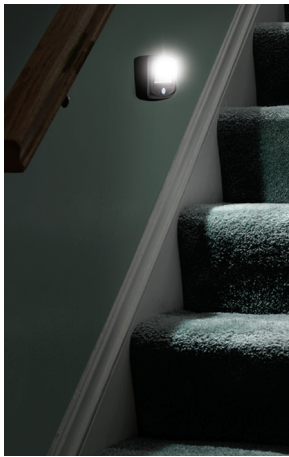

# Wireless Motion Sensor LED Step/Deck Light

Item #  
**MB520** Dark Brown  
**MB530** White

## Key Features

- **Motion/Light Sensor:** The Stair/Step Light instantly turns on when it detects motion from up to 15 feet away. The light sensor helps to prevent light from activating in daylight.
- **Easy to Install:** No wires = quick and easy installation in under 5 minutes; no electrician required.
- **Energy Efficient:** Our high quality LEDs never need to be replaced. It's so efficient, you will get more than 50 hours of light on one set of batteries.
- **Bright LEDs:** The bright, powerful LED provides 35 lumens of light. Special design allows light to reflect off housing to direct light downward.
- **Multipurpose:** Motion sensing lighting can brighten up patios, decks, stairwells, hallways, walkway, porches, steps, staircases, entrance/exits, and stairs. Perfect for bathroom or children's room nightlight.
- **Glow Mode Option:** Emits soft glow when darkness is sensed for safety.
- **Durable, Weather Resistant:** Tight seals and UV resistant material allow the Mr. Beams Step/Stair Light to work in all weather conditions.